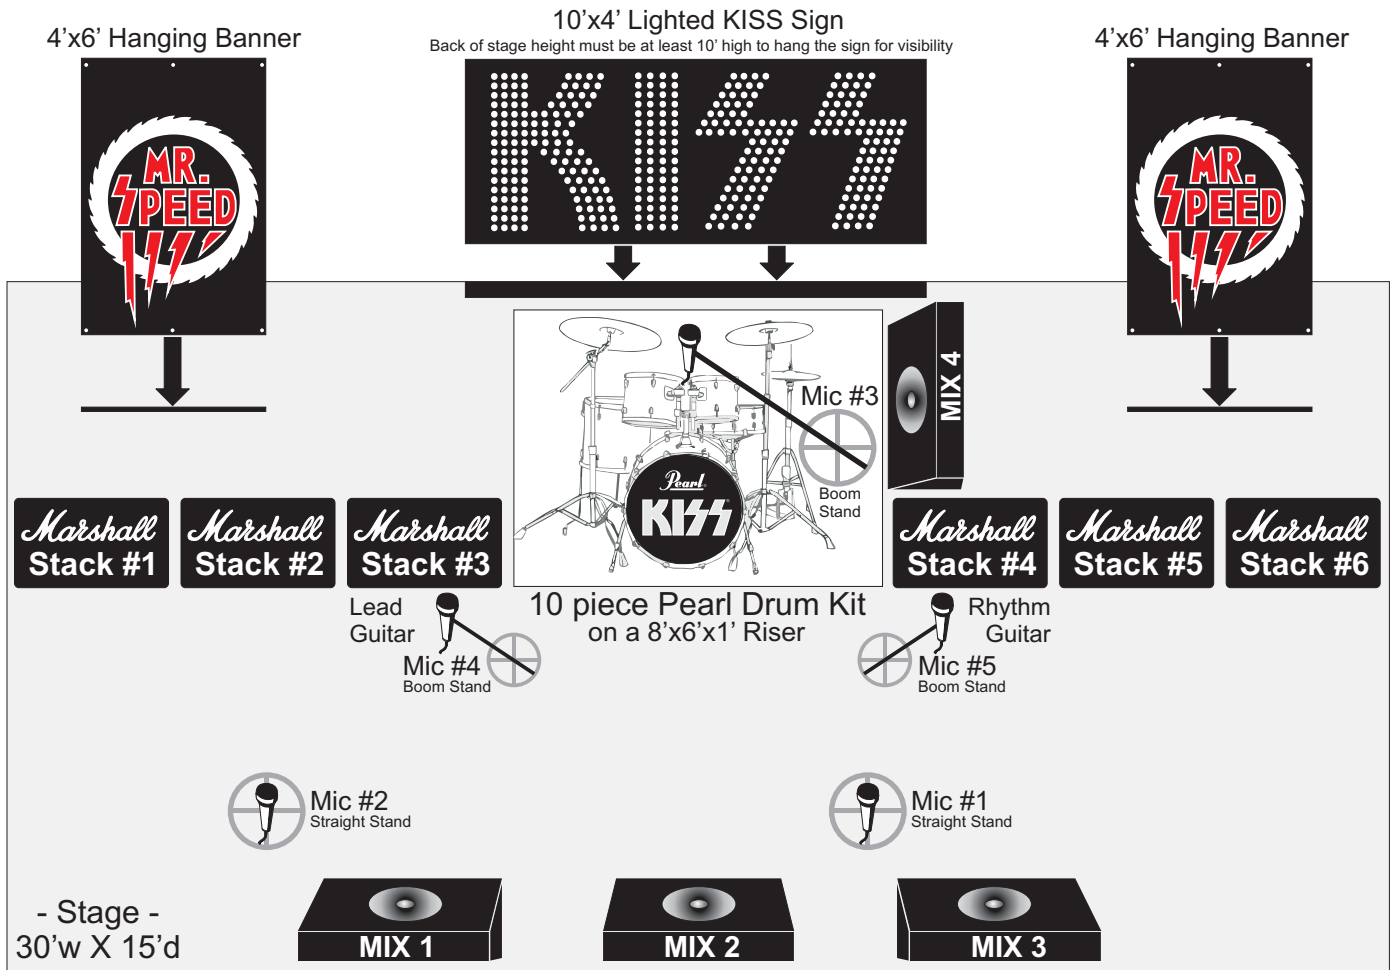

STAGE PLOT

February 2009

If the above date is older than 6 months, please check our website to make sure you have the latest version.

If you have any questions:
mrspeed@mrspeedonline.com

Special Instructions:

Drums: Mic's on 3 front toms must be placed underneath toms.