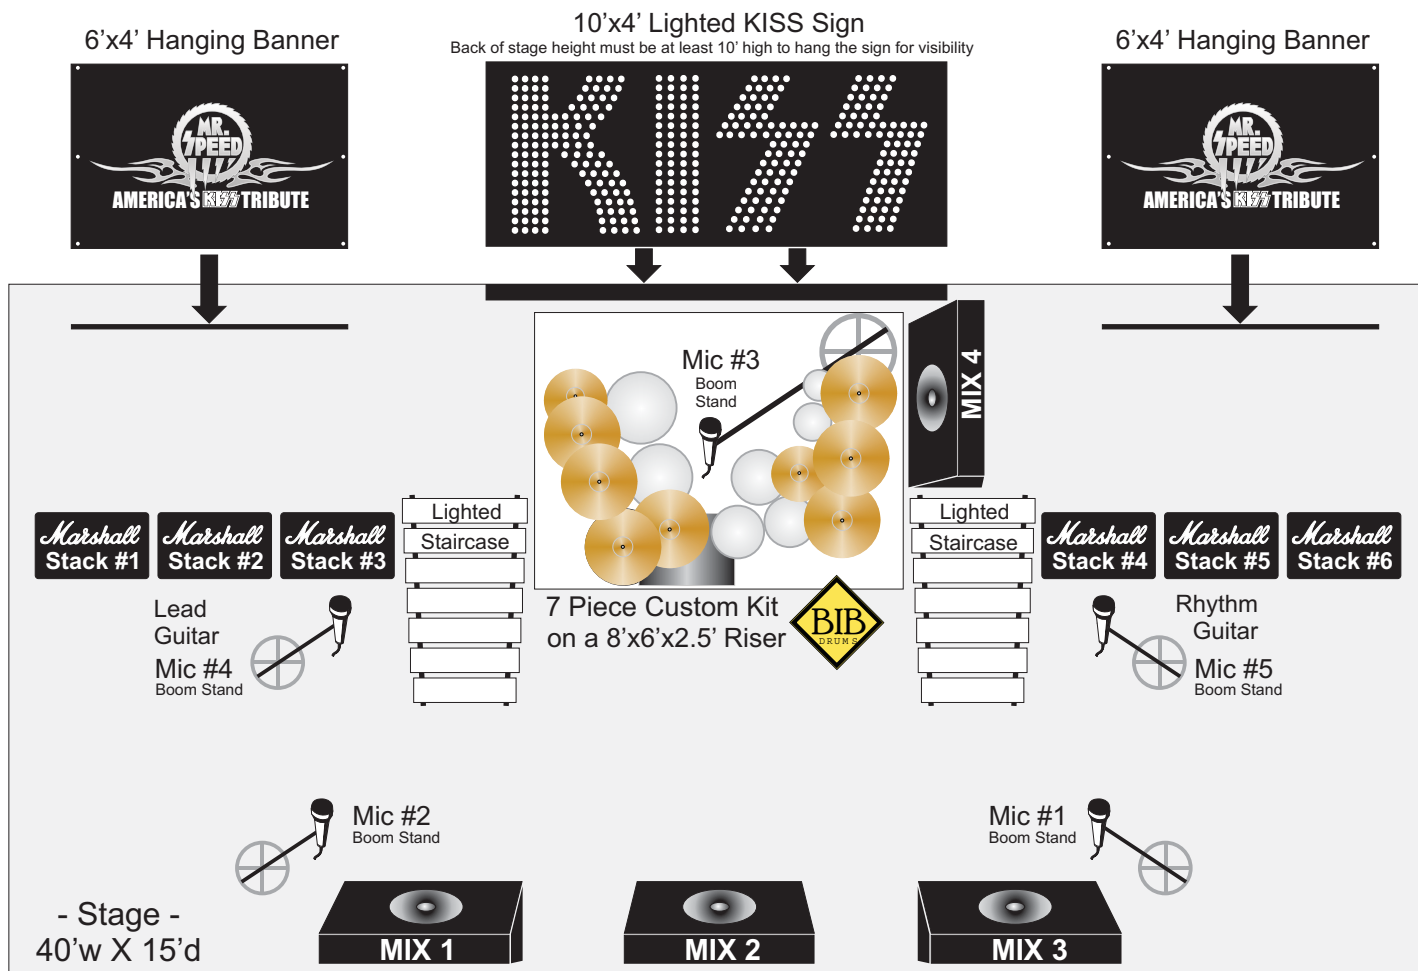

STAGE PLOT

November 2011

If the above date is older than 6 months, please check our website to make sure you have the latest version.

If you have any questions:
mrspeed@mrspeedonline.com

Special Instructions:

Drums: Each tom requires its own mic.

Power Requirements:

For **indoor** shows, (3) separate dedicated 20-amp circuits will be required. 1 for lighting and 2 for the PA and band combined.

For **outdoor** shows at least a 50-amp 220vac service should be supplied.